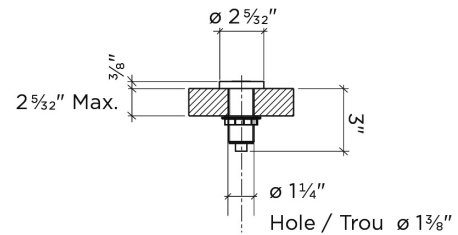

### Specifications

Model	306007
Collection	Air activated switch button
Finish	Polished Chrome

### Features

- Made in Germany
- Solid brass construction
- Available in two finishes
- Top recharge
- 17 fl. oz (500 ml) capacity