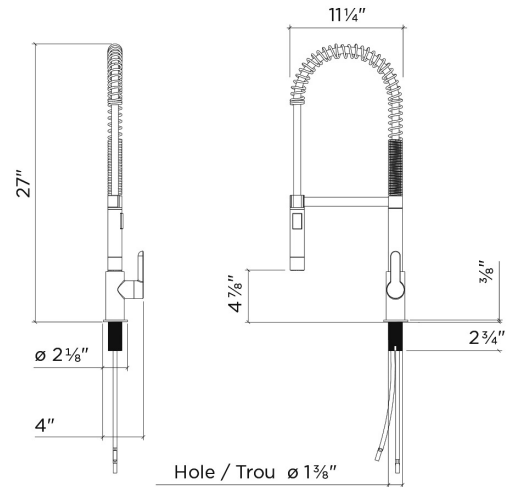

306004 | SKY

TOPMOUNT KITCHEN FAUCET

Specifications

Model	306004
Collection	Sky
Finish	Polished Chrome

Recommended accessories

Soap Dispenser	306006
Air activated switch button	306007

Features

- Made in Germany
- Solid brass construction
- Available in two finishes
- Single hole installation
- 360° swivel flexible spout
- Dual jet spray head
- Locking spray jet mode
- Descaling system, for easy cleaning
- 9-1/2" projection
- Forward (90°) and lateral (30°) lever handle rotation, no interference with backsplash
- Braided stainless steel water supply hoses 16" long
- 1,5 gpm (5,7 L/min.) flow rate aerator
- Ceramic cartridge
- ASME A112.18.1 / CSA B125.1 (pending)
- NSF / ANSI 61 compliant, low lead content
- ADA compliant