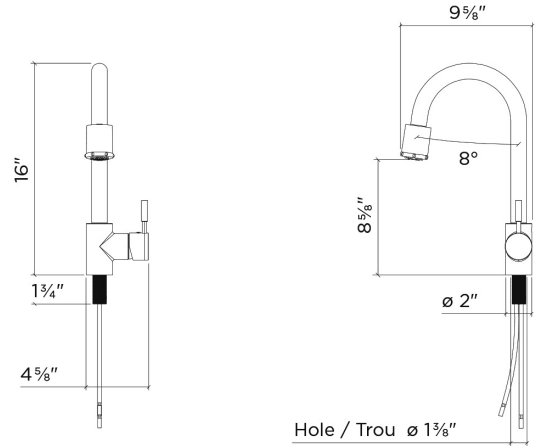

306000 | AZUR

TOPMOUNT KITCHEN FAUCET

Specifications

Model	306000
Collection	Azur
Finish	Polished Chrome

Recommended accessories

Soap Dispenser	306005
Air activated switch button	306007

Features

- Made in Italy
- Solid brass construction
- Available in two finishes
- Single hole installation
- 360° swivel spout
- Pull-down dual jet spray head
- Locking spray jet mode
- Descaling system, for easy cleaning
- 7-7/8" projection
- Forward (90°) and lateral (30°) lever handle rotation, no interference with backsplash
- Braided stainless steel water supply hoses 18" long, with 3/8" fittings
- 2,2 gpm (8,3 L/min.) flow rate aerator
- Ceramic cartridge
- ASME A112.18.1 / CSA B125.1
- NSF / ANSI 61 compliant, low lead content