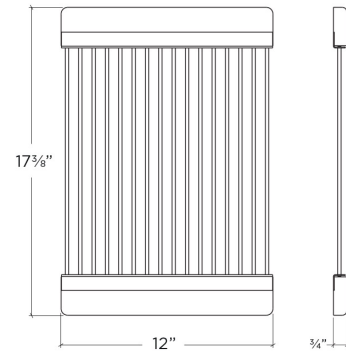

215009 | DRYING RACK

FIRECLAY SINK ACCESSORY

Specifications

Model	215009
Collection	Drying Rack
Compatible bowl dimension (front-to-back)	16"
Overall dimensions	12" × 17 3/8" × 3/4"

Features

- Profiled to sit perfectly on Fira sink accessory ledge, or be used on countertop
- Designed to match with other walnut accessories
- Ideal to rinse food or dry dishes
- Made of 304 series stainless steel (18/10) with solid walnut handles