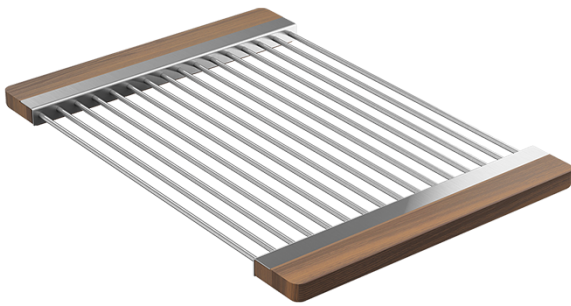

215009 | DRYING RACK

FIRECLAY SINK ACCESSORY

Specifications

Model	215009
Collection	Drying Rack
Compatible bowl dimension (front-to-back)	16"
Overall dimensions	12" × 17 3/8" × 3/4"

Features

- Profiled to sit perfectly on Fira sink accessory ledge, or be used on countertop
- Designed to match with other walnut accessories
- Ideal to rinse food or dry dishes
- Made of 304 series stainless steel (18/10) with solid walnut handles