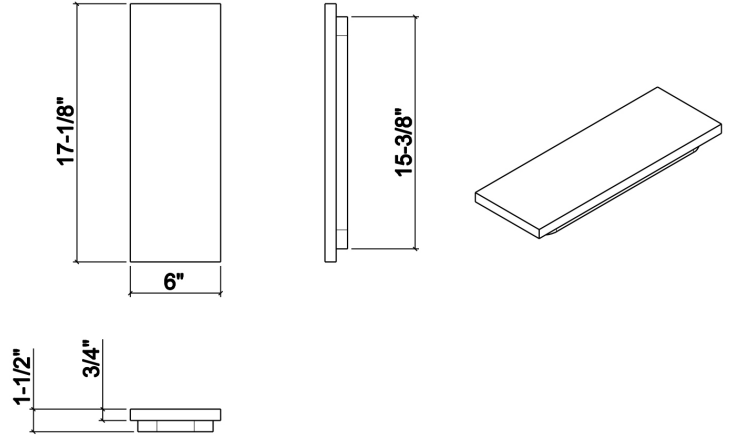

## 210078 | CUTTING BOARD

MAPLE STAINLESS STEEL SINK ACCESSORY

### Specifications

Model	210078
Collection	Cutting board
Compatible bowl dimension (front-to-back)	16"
Overall dimensions	6" × 17" × 1 1/2"