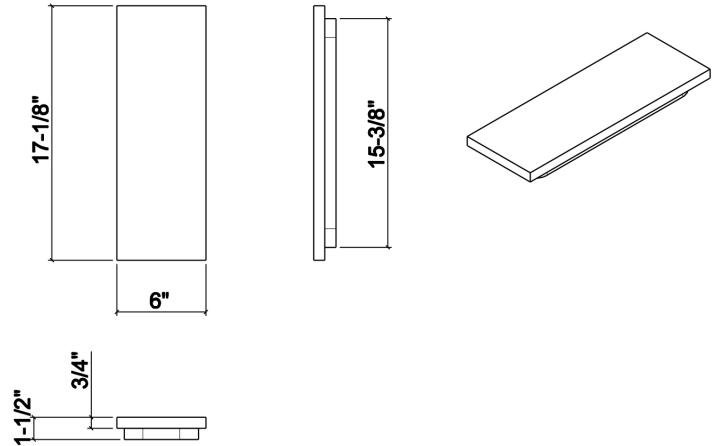

210075 | CUTTING BOARD

WALNUT STAINLESS STEEL SINK ACCESSORY

Specifications

Model	210075
Collection	Cutting board
Compatible bowl dimension (front-to-back)	16"
Overall dimensions	6" × 17" × 1 1/2"

Features