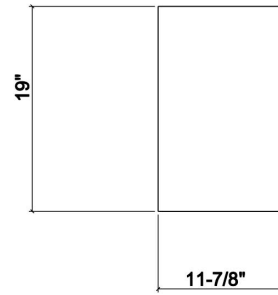

210067 | CUTTING BOARD

WALNUT STAINLESS STEEL SINK ACCESSORY

Specifications

Model	210067
Collection	Cutting board
Compatible bowl dimension (front-to-back)	18"
Overall dimensions	12" × 19" × 1 1/2"

Features