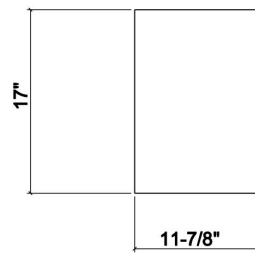

### Specifications

Model	210063
Collection	Cutting board
Compatible bowl dimension (front-to-back)	16"
Overall dimensions	12" × 17" × 1 1/2"