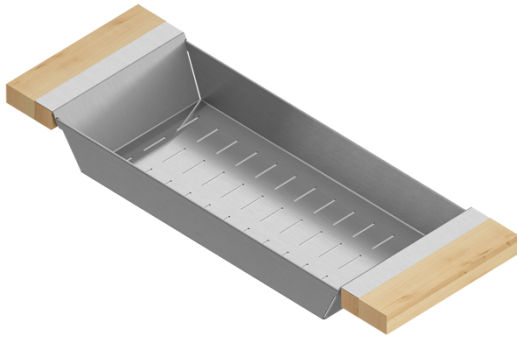

205317 | COLANDER

STAINLESS STEEL SINK ACCESSORY

Specifications

Model	205317
Collection	Colander
Compatible bowl dimension (front-to-back)	16"
Overall dimensions	6" × 17" × 2 1/4"

Warranty

Home Refinements offers a 1-YEAR LIMITED WARRANTY following the purchase date for all mobile parts, options and accessories against defects of material and workmanship. This warranty is limited to defects or damages resulting from a normal residential use. For further details on our product warranty, please refer to our catalog or Web site.

Features

- Can be used on top of sink to create extra workspace or on countertop
- Ideal to rinse food or to dry dishes
- Innovative and functional design to match with other standard Home Refinements accessories
- 100% premium hard rock maple or walnut handles for high quality and durability
- Rubber-tipped footings for better stability and protection
- 304 series stainless steel (18/10)
- Elegant no. 4 brushed finish that matches the appliances