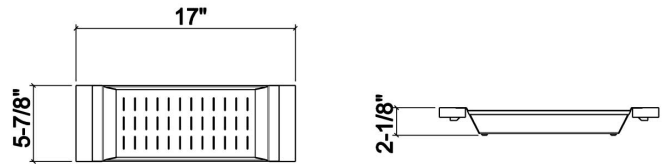

205317 | COLANDER

STAINLESS STEEL SINK ACCESSORY

Specifications

Model	205317
Collection	Colander
Compatible bowl dimension (front-to-back)	16"
Overall dimensions	6" × 17" × 2 1/4"

Warranty

Home Refinements offers a 1-YEAR LIMITED WARRANTY following the purchase date for all mobile parts, options and accessories against defects of material and workmanship. This warranty is limited to defects or damages resulting from a normal residential use. For further details on our product warranty, please refer to our catalog or Web site.