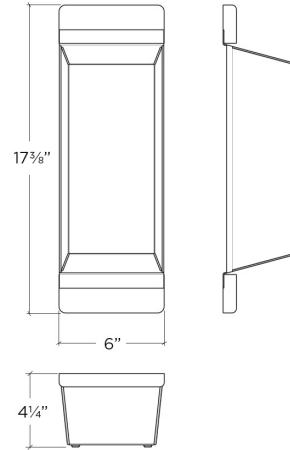

205039 | BIN

FIRECLAY SINK ACCESSORY

Specifications

Model	205039
Collection	Bin
Compatible bowl dimension (front-to-back)	16"
Overall dimensions	6" × 17 3/8" × 4 1/4"

Features

- Profiled to sit perfectly on Fira sink accessory ledge, or be used on countertop
- Designed to match with other walnut accessories
- Ideal to prepare and serve food
- Made of 304 series stainless steel (18/10) with solid walnut handles
- Rubber feet for better stability and protection