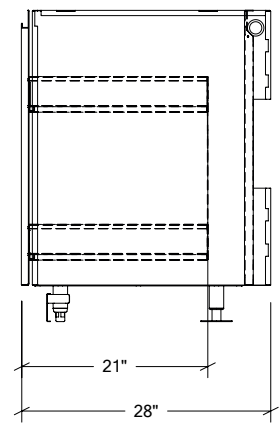

OUTDOOR KITCHEN CABINETS IN STAINLESS STEEL

HROK-EFLR-800043

1" End Filler pannel
left

Specifications

Width:	1"
Depth:	28"
Material:	Stainless Steel 304
Thickness:	18 ga
Finish:	Brushed
Nbr doors / drawers	n/a
Hinges Position:	n/a
Handle:	n/a
Installation:	End
Packing dimensions:	28" x 35" x 2 1/4"

Available options

OUTDOOR KITCHEN CABINETS IN STAINLESS STEEL

HROK-LEDL-800037

4" Linear LED Lighting module for electrical box

Specifications

Width:	4"
Depth:	28"
Material:	Stainless Steel 304
Thickness:	18 ga
Finish:	Brushed
Nbr doors / drawers	n/a
Hinges Position:	n/a
Handle:	n/a
Installation:	Between Cabinets
Packing dimensions:	31 1/8" x 36 1/8" x 8 1/8"

Collection:	LINE
Width:	36"
Depth:	28"
Material:	Stainless Steel 304
Thickness:	18 ga
Finish:	Brushed
Nbr doors / drawers	2
Hinges Position:	n/a
Handle:	Standard
Installation:	End
Packing dimensions:	33 1/4" x 40 1/4" x 39 7/8"

Available options

OUTDOOR KITCHEN CABINETS IN STAINLESS STEEL

HROK-STCC-800230 | LINE

12" Chef Cabinet Pull-Out Drawer

Specifications

Collection:	LINE
Width:	12"
Depth:	28"
Material:	Stainless Steel 304
Thickness:	18 ga
Finish:	Brushed
Nbr doors / drawers	1
Hinges Position:	n/a
Handle:	Standard
Installation:	Between Cabinets
Packing dimensions:	16 1/4" x 32 1/4" x 37 3/8"