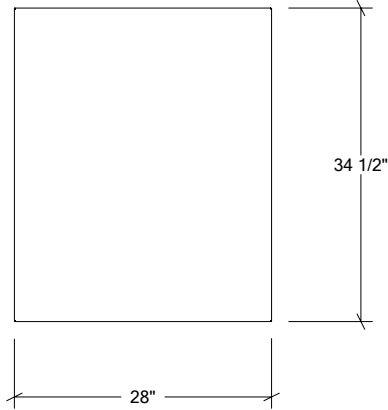

OUTDOOR KITCHEN CABINETS IN STAINLESS STEEL

HROK-EFLR-800043

1" End Filler pannel
left

Specifications

Width:	1"
Depth:	28"
Material:	Stainless Steel 304
Thickness:	18 ga
Finish:	Brushed
Nbr doors / drawers	n/a
Hinges Position:	n/a
Handle:	n/a
Installation:	End
Packing dimensions:	28" x 35" x 2 1/4"