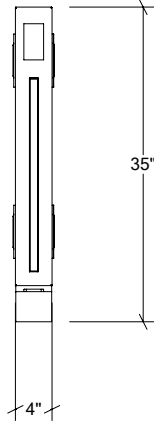

OUTDOOR KITCHEN CABINETS IN STAINLESS STEEL

HROK-EFLR-800043

1" End Filler pannel
left

Specifications

Width:	1"
Depth:	28"
Material:	Stainless Steel 304
Thickness:	18 ga
Finish:	Brushed
Nbr doors / drawers	n/a
Hinges Position:	n/a
Handle:	n/a
Installation:	End
Packing dimensions:	28" x 35" x 2 1/4"

Available options

316

OUTDOOR KITCHEN CABINETS IN STAINLESS STEEL

HROK-GR-800215 | LINE

36" Grill Base Cabinet 2 doors

Specifications

Collection:	LINE
Width:	36"
Depth:	28"
Material:	Stainless Steel 304
Thickness:	18 ga
Finish:	Brushed
Nbr doors / drawers	2
Hinges Position:	n/a
Handle:	Standard
Installation:	Between cabinets
Packing dimensions:	32 1/4" x 40 1/4" x 37 3/8"

Available options

OUTDOOR KITCHEN CABINETS IN STAINLESS STEEL

HROK-LEDL-800037

4" Linear LED Lighting module for electrical box

Specifications

Width:	4"
Depth:	28"
Material:	Stainless Steel 304
Thickness:	18 ga
Finish:	Brushed
Nbr doors / drawers	n/a
Hinges Position:	n/a
Handle:	n/a
Installation:	Between Cabinets
Packing dimensions:	31 1/8" x 36 1/8" x 8 1/8"

Collection:	LINE
Width:	36"
Depth:	28"
Material:	Stainless Steel 304
Thickness:	18 ga
Finish:	Brushed
Nbr doors / drawers	2
Hinges Position:	n/a
Handle:	Standard
Installation:	End
Packing dimensions:	33 1/4" x 40 1/4" x 39 7/8"