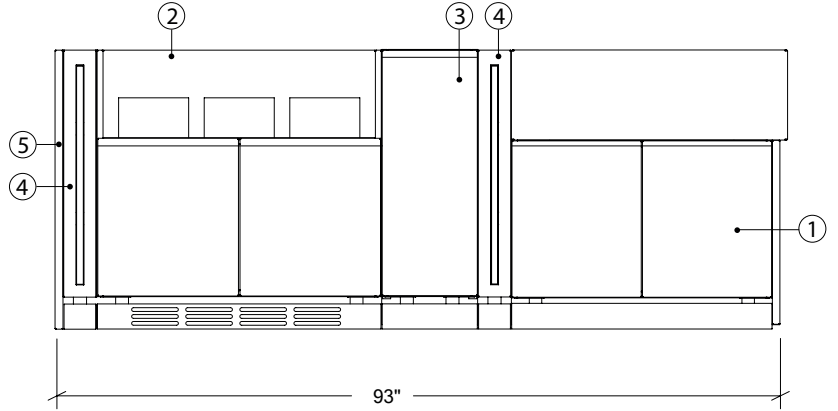

OUTDOOR KITCHEN CABINETS IN STAINLESS STEEL

HROK-KTC-805206 | LINE

Kit REFINED Essential

This set includes:

ITEM	SKU	DESCRIPTION	QUANTITY
1	HROK-SSSC-800212	36" Sink Cabinet SocialCorner 2 doors	1
2	HROK-GR-800215	36" Grill Base Cabinet 2 doors	1
3	HROK-STCC-800230	12" Chef Cabinet Pull-Out Drawer	1
4	HROK-LEDL-800037	4" Linear LED Lighting module	2
5	HROK-EFLR-800043	1" End Filler pannel left end	1

OUTDOOR KITCHEN CABINETS IN STAINLESS STEEL

HROK-EFLR-800043

1" End Filler pannel
left

Specifications

Width:	1"
Depth:	28"
Material:	Stainless Steel 304
Thickness:	18 ga
Finish:	Brushed
Nbr doors / drawers	n/a
Hinges Position:	n/a
Handle:	n/a
Installation:	End
Packing dimensions:	28" x 35" x 2 1/4"