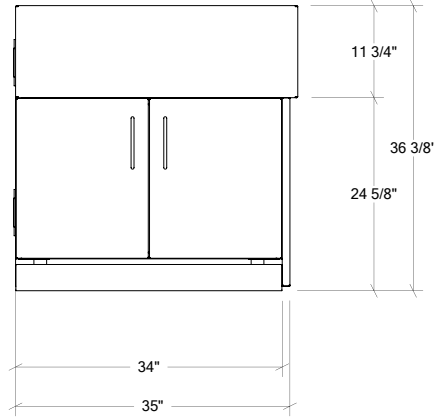

OUTDOOR KITCHEN CABINETS IN STAINLESS STEEL

HROK-SSSC-800212 | LINE

36" Sink Cabinet SocialCorner 2 doors

Specifications

Collection:	LINE
Width:	36"
Depth:	28"
Material:	Stainless Steel 304
Thickness:	18 ga
Finish:	Brushed
Nbr doors / drawers	2
Hinges Position:	n/a
Handle:	Standard
Installation:	End
Packing dimensions:	33 1/4" x 40 1/4" x 39 7/8"

Recommended accessories

Boards/tray Holder	HROK-ACC-805007

Warranty

Home Refinements offers a LIMITED LIFETIME WARRANTY on the fixed components of its stainless steel cabinets as well as a 2-YEARS LIMITED WARRANTY for all mobile parts and hardware (Hinges, slides, locks) against defects of material and workmanship all of which is applied following the purchase date. This warranty is limited to defects or damages resulting from a normal residential use. For further details on our product warranty, please refer to our catalog or Web site.

Features

- Cabinet from the LINE collection showcasing an integrated handle design that accentuates the surfaces and volumes elegance
- Work area with Social Corner sink from Home Refinements integrated into a stand-alone module
- Unique installation on the corner of the island allowing two people to work at the same sink, at the same time
- Designed to be installed at the end of the counter
- Included with sink: sink cover
- Sink cover prevents debris from building up when kitchen is not in use
- Self-standing cabinets that can be installed in island (option: closed back), backed to a wall or recessed
- Modular system gives the flexibility to create the ideal outdoor kitchen
- Simplified clip system for cabinet assembly
- Weather resistant cabinet due to efficient rubber gasket system on doors
- Soft-close hardware for soft and quiet closing of cabinets
- Lock available as an option to secure the contents of cabinets and ensure a foolproof closure
- Ambient lighting integrated at toe-kick optional
- Distinct cabinets functional space and services space (plumbing, electricity, gas, ...) thanks to the double-back construction
- Elegant brushed finish
- Included with cabinet: clip-on toe-kick, freestanding storage shelf
- Easy maintenance thanks to sanitary standards inspired design without hard to reach corners
- Superior corrosion resistance: Grade 304 stainless steel (18/10) (option: grade 316 (recommended for salt environment))
- Soundproofing / insulation of front doors and panels reducing sound at closing
- Thin side structure results in optimized clear opening width
- Adjustable stainless steel feet, 2 of which allow anchoring on the ground
- Easy access provided for installation of the plumbing structure
- Delivered fully assembled
- Made by hand in Canada

Available options