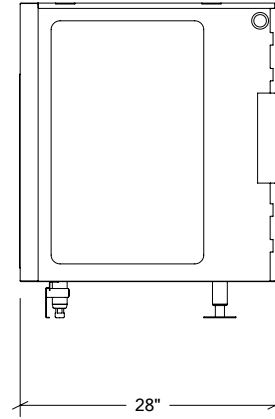

Available options

316

OUTDOOR KITCHEN CABINETS IN STAINLESS STEEL

HROK-GR-800215 | LINE

36" Grill Base Cabinet 2 doors

Specifications

Collection:	LINE
Width:	36"
Depth:	28"
Material:	Stainless Steel 304
Thickness:	18 ga
Finish:	Brushed
Nbr doors / drawers	2
Hinges Position:	n/a
Handle:	Standard
Installation:	Between cabinets
Packing dimensions:	32 1/4" x 40 1/4" x 37 3/8"

Available options

OUTDOOR KITCHEN CABINETS IN STAINLESS STEEL

HROK-LEDL-800037

4" Linear LED Lighting module for electrical box

Specifications

Width:	4"
Depth:	28"
Material:	Stainless Steel 304
Thickness:	18 ga
Finish:	Brushed
Nbr doors / drawers	n/a
Hinges Position:	n/a
Handle:	n/a
Installation:	Between Cabinets
Packing dimensions:	31 1/8" x 36 1/8" x 8 1/8"

Collection:	LINE
Width:	36"
Depth:	28"
Material:	Stainless Steel 304
Thickness:	18 ga
Finish:	Brushed
Nbr doors / drawers	2
Hinges Position:	n/a
Handle:	Standard
Installation:	End
Packing dimensions:	33 1/4" x 40 1/4" x 39 7/8"