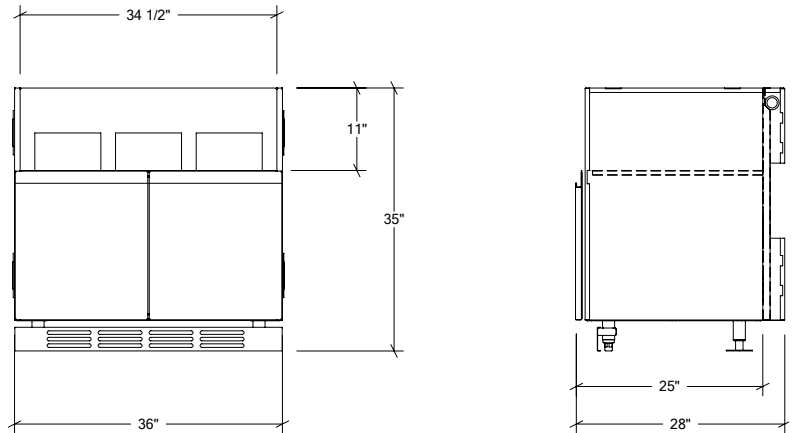

OUTDOOR KITCHEN CABINETS IN STAINLESS STEEL

HROK-EFLR-800043

1" End Filler pannel
left

Specifications

Width:	1"
Depth:	28"
Material:	Stainless Steel 304
Thickness:	18 ga
Finish:	Brushed
Nbr doors / drawers	n/a
Hinges Position:	n/a
Handle:	n/a
Installation:	End
Packing dimensions:	28" x 35" x 2 1/4"

Available options

316

OUTDOOR KITCHEN CABINETS IN STAINLESS STEEL

HROK-GR-800215 | LINE

36" Grill Base Cabinet 2 doors

Specifications

Collection:	LINE
Width:	36"
Depth:	28"
Material:	Stainless Steel 304
Thickness:	18 ga
Finish:	Brushed
Nbr doors / drawers	2
Hinges Position:	n/a
Handle:	Standard
Installation:	Between cabinets
Packing dimensions:	32 1/4" x 40 1/4" x 37 3/8"

Available options

OUTDOOR KITCHEN CABINETS IN STAINLESS STEEL

HROK-LEDL-800037

4" Linear LED Lighting module for electrical box

Specifications

Width:	4"
Depth:	28"
Material:	Stainless Steel 304
Thickness:	18 ga
Finish:	Brushed
Nbr doors / drawers	n/a
Hinges Position:	n/a
Handle:	n/a
Installation:	Between Cabinets
Packing dimensions:	31 1/8" x 36 1/8" x 8 1/8"