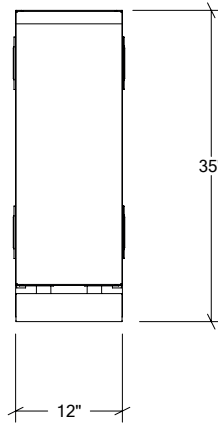

OUTDOOR KITCHEN CABINETS IN STAINLESS STEEL

HROK-EFLR-800043

1" End Filler pannel
left

Specifications

Width:	1"
Depth:	28"
Material:	Stainless Steel 304
Thickness:	18 ga
Finish:	Brushed
Nbr doors / drawers	n/a
Hinges Position:	n/a
Handle:	n/a
Installation:	End
Packing dimensions:	28" x 35" x 2 1/4"

Available options

OUTDOOR KITCHEN CABINETS IN STAINLESS STEEL

HROK-LEDL-800037

4" Linear LED Lighting module for electrical box

Specifications

Width:	4"
Depth:	28"
Material:	Stainless Steel 304
Thickness:	18 ga
Finish:	Brushed
Nbr doors / drawers	n/a
Hinges Position:	n/a
Handle:	n/a
Installation:	Between Cabinets
Packing dimensions:	31 1/8" x 36 1/8" x 8 1/8"

Collection:	LINE
Width:	36"
Depth:	28"
Material:	Stainless Steel 304
Thickness:	18 ga
Finish:	Brushed
Nbr doors / drawers	2
Hinges Position:	n/a
Handle:	Standard
Installation:	End
Packing dimensions:	33 1/4" x 40 1/4" x 39 7/8"

Available options

OUTDOOR KITCHEN CABINETS IN STAINLESS STEEL

HROK-STCC-800230 | LINE

12" Chef Cabinet Pull-Out Drawer

Specifications

Collection:	LINE
Width:	12"
Depth:	28"
Material:	Stainless Steel 304
Thickness:	18 ga
Finish:	Brushed
Nbr doors / drawers	1
Hinges Position:	n/a
Handle:	Standard
Installation:	Between Cabinets
Packing dimensions:	16 1/4" x 32 1/4" x 37 3/8"