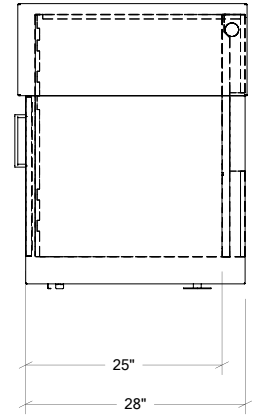

Available options

316

OUTDOOR KITCHEN CABINETS IN STAINLESS STEEL

HROK-GR-800215 | LINE

36" Grill Base Cabinet 2 doors

Specifications

Collection:	LINE
Width:	36"
Depth:	28"
Material:	Stainless Steel 304
Thickness:	18 ga
Finish:	Brushed
Nbr doors / drawers	2
Hinges Position:	n/a
Handle:	Standard
Installation:	Between cabinets
Packing dimensions:	32 1/4" x 40 1/4" x 37 3/8"

Available options

OUTDOOR KITCHEN CABINETS IN STAINLESS STEEL

HROK-LEDL-800037

4" Linear LED Lighting module for electrical box

Specifications

Width:	4"
Depth:	28"
Material:	Stainless Steel 304
Thickness:	18 ga
Finish:	Brushed
Nbr doors / drawers	n/a
Hinges Position:	n/a
Handle:	n/a
Installation:	Between Cabinets
Packing dimensions:	31 1/8" x 36 1/8" x 8 1/8"

Available options

316

Back

Ext

OUTDOOR KITCHEN CABINETS IN STAINLESS STEEL

HROK-SSSC-800212 | LINE

36" Sink Cabinet SocialCorner 2 doors

Specifications

Collection:	LINE
Width:	36"
Depth:	28"
Material:	Stainless Steel 304
Thickness:	18 ga
Finish:	Brushed
Nbr doors / drawers	2
Hinges Position:	n/a
Handle:	Standard
Installation:	End
Packing dimensions:	33 1/4" x 40 1/4" x 39 7/8"