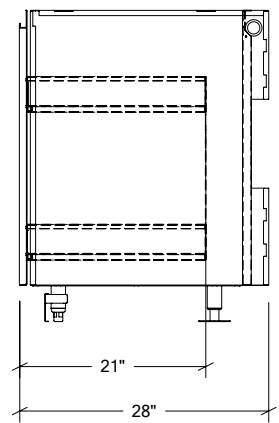

### Specifications

Collection:	LINE
Width:	18"
Depth:	28"
Material:	Stainless Steel 304
Thickness:	18 ga
Finish:	Brushed
Nbr doors / drawers	1
Hinges Position:	right
Handle:	Standard
Installation:	Between cabinets
Packing dimensions:	22 1/4" x 32 1/4" x 40 1/4"

### Specifications

Width:	4"
Depth:	28"
Material:	Stainless Steel 304
Thickness:	18 ga
Finish:	Brushed
Nbr doors / drawers	n/a
Hinges Position:	n/a
Handle:	n/a
Installation:	Between Cabinets
Packing dimensions:	31 1/8" x 36 1/8" x 8 1/8"

## Specifications

Collection:	LINE
Width:	12"
Depth:	28"
Material:	Stainless Steel 304
Thickness:	18 ga
Finish:	Brushed
Nbr doors / drawers	1
Hinges Position:	n/a
Handle:	Standard
Installation:	Between Cabinets
Packing dimensions:	16 1/4" x 32 1/4" x 37 3/8"