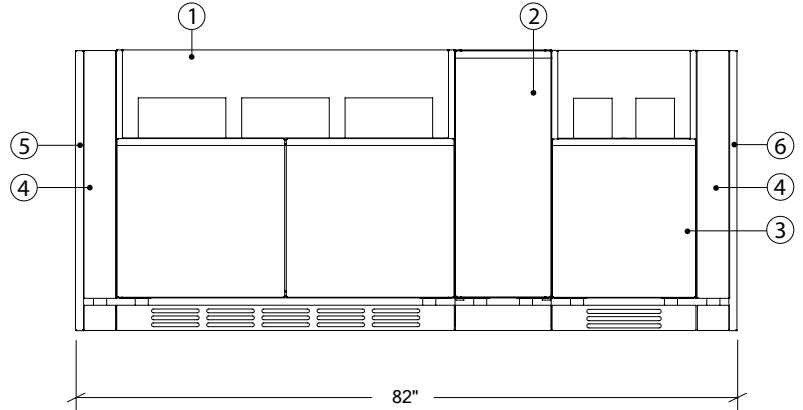

OUTDOOR KITCHEN CABINETS IN STAINLESS STEEL

HROK-KTC-805205 | LINE

Kit BBQ Essential

This set includes:

ITEM	SKU	DESCRIPTION	QUANTITY
1	HROK-GR-800216	42" Grill Base Cabinet 2 doors	1
2	HROK-STCC-800230	12" Chef Cabinet Pull-Out Drawer	1
3	HROK-GR-800262	18" Grill Base Cabinet 1 door	1
4	HROK-SFLR-800073	4" Support Filler Module	2
5	HROK-EFLR-800043	1" End Filler pannel left end	1
6	HROK-EFLR-800044	1" End Filler pannel right end	1

Note :

The set excludes the following items: BBQ, faucet, appliances, counter, accessories and cabinet options. For adding cabinet options, contact our customer service or your nearest dealer.

Refer to the following pages for module details