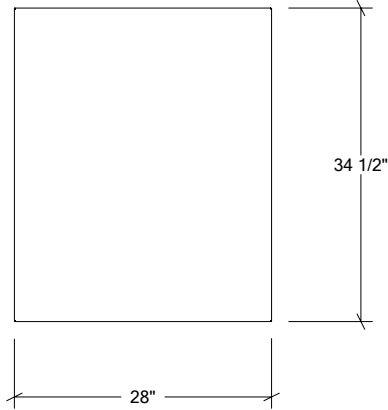

### Specifications

Width:	1"
Depth:	28"
Material:	Stainless Steel 304
Thickness:	18 ga
Finish:	Brushed
Nbr doors / drawers	n/a
Hinges Position:	n/a
Handle:	n/a
Installation:	End
Packing dimensions:	28" x 35" x 2 1/4"