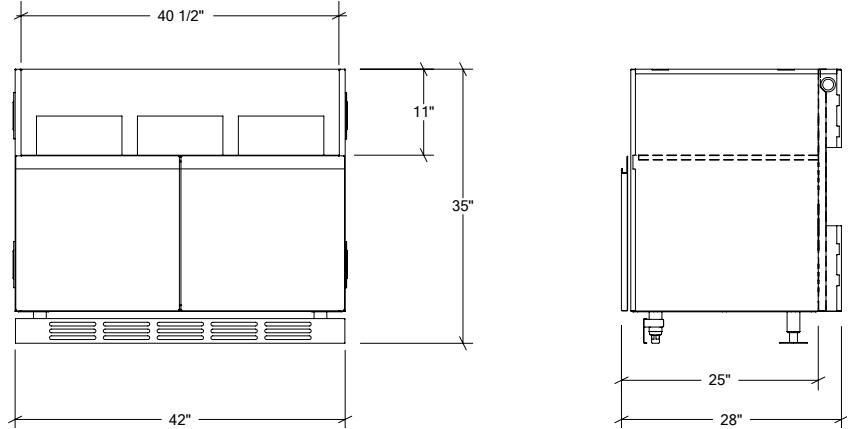

### Specifications

Width:	1"
Depth:	28"
Material:	Stainless Steel 304
Thickness:	18 ga
Finish:	Brushed
Nbr doors / drawers	n/a
Hinges Position:	n/a
Handle:	n/a
Installation:	End
Packing dimensions:	28" x 35" x 2 1/4"

### Specifications

Collection:	LINE
Width:	42"
Depth:	28"
Material:	Stainless Steel 304
Thickness:	18 ga
Finish:	Brushed
Nbr doors / drawers	2
Hinges Position:	n/a
Handle:	Standard
Installation:	Between Cabinets
Packing dimensions:	32 1/4" x 46 1/4" x 37 3/8"