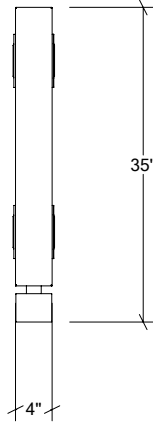

### Specifications

Collection:	LINE
Width:	18"
Depth:	28"
Material:	Stainless Steel 304
Thickness:	18 ga
Finish:	Brushed
Nbr doors / drawers	1
Hinges Position:	right
Handle:	Standard
Installation:	Between cabinets
Packing dimensions:	22 1/4" x 32 1/4" x 40 1/4"

### Specifications

Width:	4"
Depth:	28"
Material:	Stainless Steel 304
Thickness:	18 ga
Finish:	Brushed
Nbr doors / drawers	n/a
Hinges Position:	n/a
Handle:	n/a
Installation:	Between Cabinets
Packing dimensions:	31 1/8" x 36 1/8" x 8 1/8"