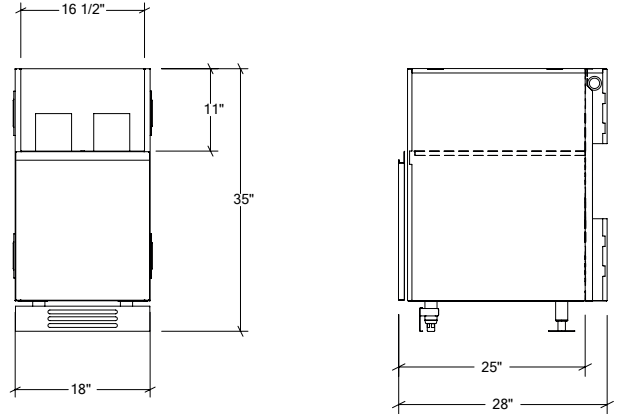

### Specifications

Collection:	LINE
Width:	42"
Depth:	28"
Material:	Stainless Steel 304
Thickness:	18 ga
Finish:	Brushed
Nbr doors / drawers	2
Hinges Position:	n/a
Handle:	Standard
Installation:	Between Cabinets
Packing dimensions:	32 1/4" x 46 1/4" x 37 3/8"

### Specifications

Collection:	LINE
Width:	18"
Depth:	28"
Material:	Stainless Steel 304
Thickness:	18 ga
Finish:	Brushed
Nbr doors / drawers	1
Hinges Position:	right
Handle:	Standard
Installation:	Between cabinets
Packing dimensions:	22 1/4" x 32 1/4" x 40 1/4"