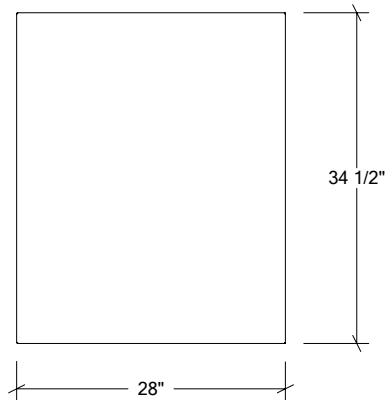

### Specifications

Width:	1"
Depth:	28"
Material:	Stainless Steel 304
Thickness:	18 ga
Finish:	Brushed
Nbr doors / drawers	n/a
Hinges Position:	n/a
Handle:	n/a
Installation:	End
Packing dimensions:	28" x 35" x 2 1/4"