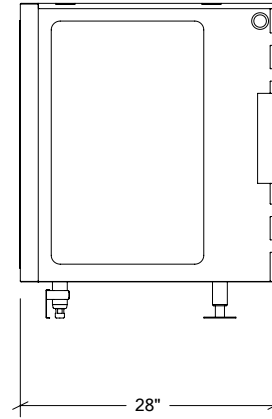

### Specifications

Collection:	LINE
Width:	18"
Depth:	28"
Material:	Stainless Steel 304
Thickness:	18 ga
Finish:	Brushed
Nbr doors / drawers	1
Hinges Position:	right
Handle:	Standard
Installation:	Between cabinets
Packing dimensions:	22 1/4" x 32 1/4" x 40 1/4"

### Specifications

Width:	4"
Depth:	28"
Material:	Stainless Steel 304
Thickness:	18 ga
Finish:	Brushed
Nbr doors / drawers	n/a
Hinges Position:	n/a
Handle:	n/a
Installation:	Between Cabinets
Packing dimensions:	31 1/8" x 36 1/8" x 8 1/8"