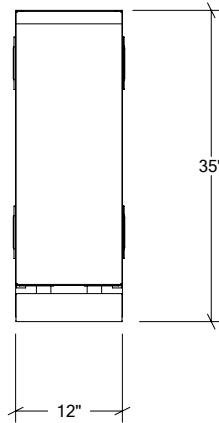

### Specifications

Width:	1"
Depth:	28"
Material:	Stainless Steel 304
Thickness:	18 ga
Finish:	Brushed
Nbr doors / drawers	n/a
Hinges Position:	n/a
Handle:	n/a
Installation:	End
Packing dimensions:	28" x 35" x 2 1/4"

### Specifications

Collection:	LINE
Width:	18"
Depth:	28"
Material:	Stainless Steel 304
Thickness:	18 ga
Finish:	Brushed
Nbr doors / drawers	1
Hinges Position:	right
Handle:	Standard
Installation:	Between cabinets
Packing dimensions:	22 1/4" x 32 1/4" x 40 1/4"

### Specifications

Width:	4"
Depth:	28"
Material:	Stainless Steel 304
Thickness:	18 ga
Finish:	Brushed
Nbr doors / drawers	n/a
Hinges Position:	n/a
Handle:	n/a
Installation:	Between Cabinets
Packing dimensions:	31 1/8" x 36 1/8" x 8 1/8"

## Specifications

Collection:	LINE
Width:	12"
Depth:	28"
Material:	Stainless Steel 304
Thickness:	18 ga
Finish:	Brushed
Nbr doors / drawers	1
Hinges Position:	n/a
Handle:	Standard
Installation:	Between Cabinets
Packing dimensions:	16 1/4" x 32 1/4" x 37 3/8"