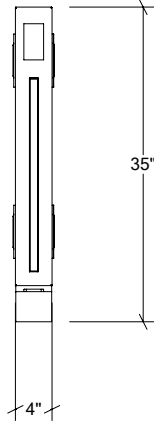

OUTDOOR KITCHEN CABINETS IN STAINLESS STEEL

HROK-EFLR-800043

1" End Filler pannel
left

Specifications

Width:	1"
Depth:	28"
Material:	Stainless Steel 304
Thickness:	18 ga
Finish:	Brushed
Nbr doors / drawers	n/a
Hinges Position:	n/a
Handle:	n/a
Installation:	End
Packing dimensions:	28" x 35" x 2 1/4"

Available options

316

OUTDOOR KITCHEN CABINETS IN STAINLESS STEEL

HROK-GR-800015 | PURE

36" Grill Base Cabinet 2 doors

Specifications

Collection:	PURE
Width:	36"
Depth:	28"
Material:	Stainless Steel 304
Thickness:	18 ga
Finish:	Brushed
Nbr doors / drawers	2
Hinges Position:	n/a
Handle:	Standard
Installation:	Between cabinets
Packing dimensions:	32 1/4" x 40 1/4" x 37 3/8"

Available options

OUTDOOR KITCHEN CABINETS IN STAINLESS STEEL

HROK-LEDL-800037

4" Linear LED Lighting module for electrical box

Specifications

Width:	4"
Depth:	28"
Material:	Stainless Steel 304
Thickness:	18 ga
Finish:	Brushed
Nbr doors / drawers	n/a
Hinges Position:	n/a
Handle:	n/a
Installation:	Between Cabinets
Packing dimensions:	31 1/8" x 36 1/8" x 8 1/8"

Collection:	PURE
Width:	36"
Depth:	28"
Material:	Stainless Steel 304
Thickness:	18 ga
Finish:	Brushed
Nbr doors / drawers	2
Hinges Position:	n/a
Handle:	Standard
Installation:	End
Packing dimensions:	33 1/4" x 40 1/4" x 39 7/8"