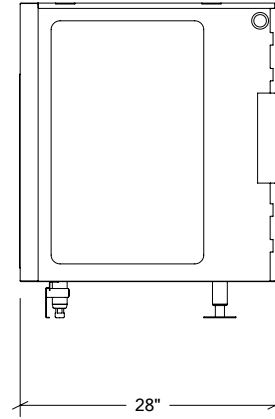

Available options

316

OUTDOOR KITCHEN CABINETS IN STAINLESS STEEL

HROK-GR-800015 | PURE

36" Grill Base Cabinet 2 doors

Specifications

Collection:	PURE
Width:	36"
Depth:	28"
Material:	Stainless Steel 304
Thickness:	18 ga
Finish:	Brushed
Nbr doors / drawers	2
Hinges Position:	n/a
Handle:	Standard
Installation:	Between cabinets
Packing dimensions:	32 1/4" x 40 1/4" x 37 3/8"

Available options

OUTDOOR KITCHEN CABINETS IN STAINLESS STEEL

HROK-LEDL-800037

4" Linear LED Lighting module for electrical box

Specifications

Width:	4"
Depth:	28"
Material:	Stainless Steel 304
Thickness:	18 ga
Finish:	Brushed
Nbr doors / drawers	n/a
Hinges Position:	n/a
Handle:	n/a
Installation:	Between Cabinets
Packing dimensions:	31 1/8" x 36 1/8" x 8 1/8"