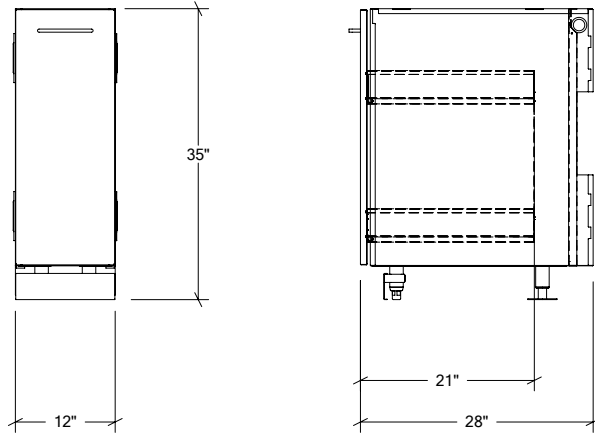

Collection:	PURE
Width:	36"
Depth:	28"
Material:	Stainless Steel 304
Thickness:	18 ga
Finish:	Brushed
Nbr doors / drawers	2
Hinges Position:	n/a
Handle:	Standard
Installation:	End
Packing dimensions:	33 1/4" x 40 1/4" x 39 7/8"

12" Chef Cabinet Pull-Out Drawer

Specifications

Collection:	PURE
Width:	12"
Depth:	28"
Material:	Stainless Steel 304
Thickness:	18 ga
Finish:	Brushed
Nbr doors / drawers	1
Hinges Position:	n/a
Handle:	Standard
Installation:	Between Cabinets
Packing dimensions:	16 1/4" x 32 1/4" x 37 3/8"