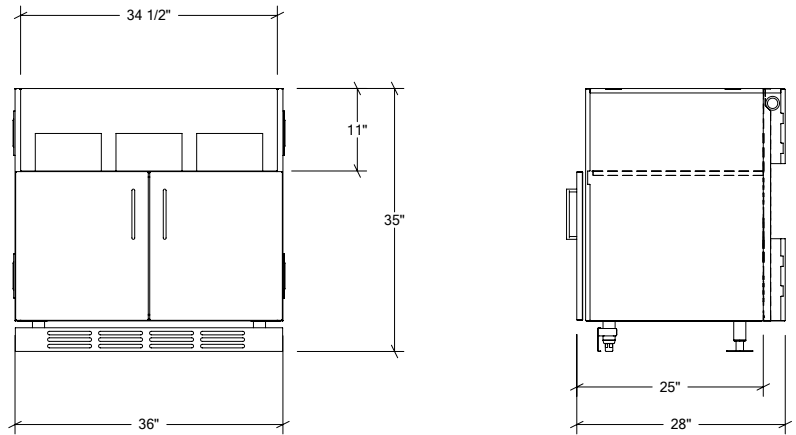

Available options

316

OUTDOOR KITCHEN CABINETS IN STAINLESS STEEL

HROK-GR-800015 | PURE

36" Grill Base Cabinet 2 doors

Specifications

Collection:	PURE
Width:	36"
Depth:	28"
Material:	Stainless Steel 304
Thickness:	18 ga
Finish:	Brushed
Nbr doors / drawers	2
Hinges Position:	n/a
Handle:	Standard
Installation:	Between cabinets
Packing dimensions:	32 1/4" x 40 1/4" x 37 3/8"

Available options

OUTDOOR KITCHEN CABINETS IN STAINLESS STEEL

HROK-LEDL-800037

4" Linear LED Lighting module for electrical box

Specifications

Width:	4"
Depth:	28"
Material:	Stainless Steel 304
Thickness:	18 ga
Finish:	Brushed
Nbr doors / drawers	n/a
Hinges Position:	n/a
Handle:	n/a
Installation:	Between Cabinets
Packing dimensions:	31 1/8" x 36 1/8" x 8 1/8"