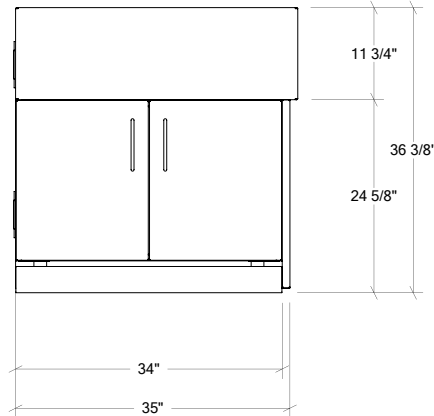

OUTDOOR KITCHEN CABINETS IN STAINLESS STEEL

HROK-SSSC-800012 | PURE

36" Sink Cabinet SocialCorner 2 doors

Specifications

Collection:	PURE
Width:	36"
Depth:	28"
Material:	Stainless Steel 304
Thickness:	18 ga
Finish:	Brushed
Nbr doors / drawers	2
Hinges Position:	n/a
Handle:	Standard
Installation:	End
Packing dimensions:	33 1/4" x 40 1/4" x 39 7/8"

Recommended accessories

Boards/tray Holder	HROK-ACC-805007

Warranty

Home Refinements offers a LIMITED LIFETIME WARRANTY on the fixed components of its stainless steel cabinets as well as a 2-YEARS LIMITED WARRANTY for all mobile parts and hardware (Hinges, slides, locks) against defects of material and workmanship all of which is applied following the purchase date. This warranty is limited to defects or damages resulting from a normal residential use. For further details on our product warranty, please refer to our catalog or Web site.

Features

- Cabinet from the PURE collection characterized by a uniform and refined facade with a fine stainless steel handle (option: black granite handle)
- Work area with Social Corner sink from Home Refinements integrated into a stand-alone module
- Unique installation on the corner of the island allowing two people to work at the same sink, at the same time
- Designed to be installed at the end of the counter
- Included with sink: sink cover
- Sink cover prevents debris from building up when kitchen is not in use
- Self-standing cabinets that can be installed in island (option: closed back), backed to a wall or recessed
- Modular system gives the flexibility to create the ideal outdoor kitchen
- Simplified clip system for cabinet assembly
- Weather resistant cabinet due to efficient rubber gasket system on doors
- Soft-close hardware for soft and quiet closing of cabinets
- Lock available as an option to secure the contents of cabinets and ensure a foolproof closure
- Ambient lighting integrated at toe-kick optional
- Distinct cabinets functional space and services space (plumbing, electricity, gas, ...) thanks to the double-back construction
- Elegant brushed finish
- Included with cabinet: clip-on toe-kick, freestanding storage shelf
- Easy maintenance thanks to sanitary standards inspired design without hard to reach corners
- Superior corrosion resistance: Grade 304 stainless steel (18/10) (option: grade 316 (recommended for salt environment))
- Soundproofing / insulation of front doors and panels reducing sound at closing
- Thin side structure results in optimized clear opening width
- Adjustable stainless steel feet, 2 of which allow anchoring on the ground
- Easy access provided for installation of the plumbing structure
- Delivered fully assembled
- Made by hand in Canada

Available options

316

Lock

Back

Ext

Handle