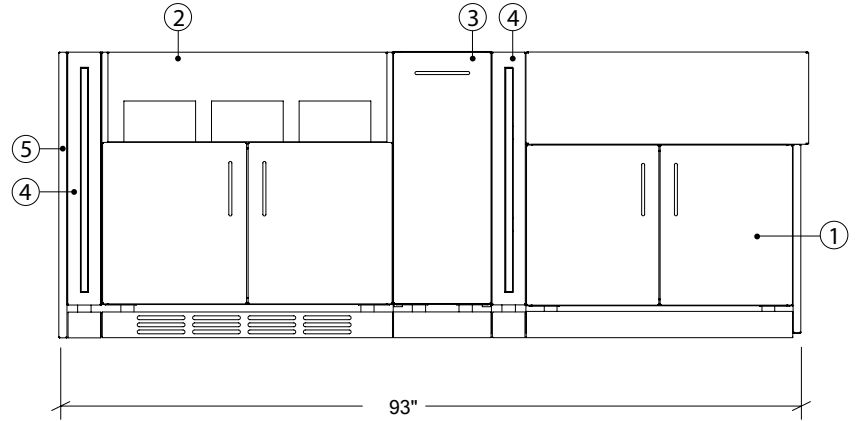

OUTDOOR KITCHEN CABINETS IN STAINLESS STEEL

HROK-KTC-805203 | PURE

Kit REFINED Essential

This set includes:

ITEM	SKU	DESCRIPTION	QUANTITY
1	HROK-SSSC-800012	36" Sink Cabinet SocialCorner 2 doors	1
2	HROK-GR-800015	36" Grill Base Cabinet 2 doors	1
3	HROK-STCC-800030	12" Chef Cabinet Pull-Out Drawer	1
4	HROK-LEDL-800037	4" Linear LED Lighting module	2
5	HROK-EFLR-800043	1" End Filler pannel left end	1

Note :

The set excludes the following items: BBQ, faucet, appliances, counter, accessories and cabinet options. For adding cabinet options, contact our customer service or your nearest dealer.

Refer to the following pages for module details