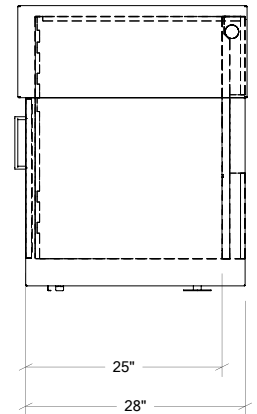

OUTDOOR KITCHEN CABINETS IN STAINLESS STEEL

HROK-EFLR-800043

1" End Filler pannel
left

Specifications

Width:	1"
Depth:	28"
Material:	Stainless Steel 304
Thickness:	18 ga
Finish:	Brushed
Nbr doors / drawers	n/a
Hinges Position:	n/a
Handle:	n/a
Installation:	End
Packing dimensions:	28" x 35" x 2 1/4"

Available options

OUTDOOR KITCHEN CABINETS IN STAINLESS STEEL

HROK-LEDL-800037

4" Linear LED Lighting module for electrical box

Specifications

Width:	4"
Depth:	28"
Material:	Stainless Steel 304
Thickness:	18 ga
Finish:	Brushed
Nbr doors / drawers	n/a
Hinges Position:	n/a
Handle:	n/a
Installation:	Between Cabinets
Packing dimensions:	31 1/8" x 36 1/8" x 8 1/8"

Available options

316

Back

Ext

OUTDOOR KITCHEN CABINETS IN STAINLESS STEEL

HROK-SSSC-800012 | PURE

36" Sink Cabinet SocialCorner 2 doors

Specifications

Collection:	PURE
Width:	36"
Depth:	28"
Material:	Stainless Steel 304
Thickness:	18 ga
Finish:	Brushed
Nbr doors / drawers	2
Hinges Position:	n/a
Handle:	Standard
Installation:	End
Packing dimensions:	33 1/4" x 40 1/4" x 39 7/8"