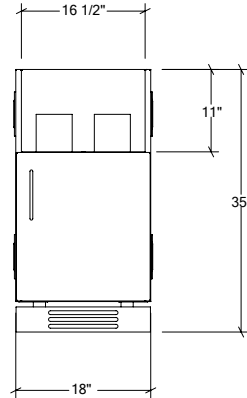

Available options

316

OUTDOOR KITCHEN CABINETS IN STAINLESS STEEL

HROK-EFLR-800044

1" End Filler pannel
right

Specifications

| | |
|---------------------|---------------------|
| Width: | 1" |
| Depth: | 28" |
| Material: | Stainless Steel 304 |
| Thickness: | 18 ga |
| Finish: | Brushed |
| Nbr doors / drawers | n/a |
| Hinges Position: | n/a |
| Handle: | n/a |
| Installation: | End |
| Packing dimensions: | 28" x 35" x 2 1/4" |

Available options

316

OUTDOOR KITCHEN CABINETS IN STAINLESS STEEL

HROK-GR-800016 | PURE

42" Grill Base Cabinet 2 doors

Specifications

| | |
|---------------------|-----------------------------|
| Collection: | PURE |
| Width: | 42" |
| Depth: | 28" |
| Material: | Stainless Steel 304 |
| Thickness: | 18 ga |
| Finish: | Brushed |
| Nbr doors / drawers | 2 |
| Hinges Position: | n/a |
| Handle: | Standard |
| Installation: | Between Cabinets |
| Packing dimensions: | 32 1/4" x 46 1/4" x 37 3/8" |

Available options

OUTDOOR KITCHEN CABINETS IN STAINLESS STEEL

HROK-GR-800062 | PURE

18" Grill Base Cabinet 1 door
right hinges

Fillers are adapted to the dimension of your burner

Specifications

| | |
|---------------------|-----------------------------|
| Collection: | PURE |
| Width: | 18" |
| Depth: | 28" |
| Material: | Stainless Steel 304 |
| Thickness: | 18 ga |
| Finish: | Brushed |
| Nbr doors / drawers | 1 |
| Hinges Position: | right |
| Handle: | Standard |
| Installation: | Between cabinets |
| Packing dimensions: | 22 1/4" x 32 1/4" x 40 1/4" |

Specifications

| | |
|---------------------|----------------------------|
| Width: | 4" |
| Depth: | 28" |
| Material: | Stainless Steel 304 |
| Thickness: | 18 ga |
| Finish: | Brushed |
| Nbr doors / drawers | n/a |
| Hinges Position: | n/a |
| Handle: | n/a |
| Installation: | Between Cabinets |
| Packing dimensions: | 31 1/8" x 36 1/8" x 8 1/8" |