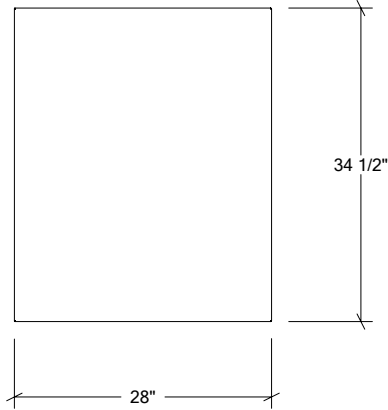

OUTDOOR KITCHEN CABINETS IN STAINLESS STEEL

HROK-EFLR-800043

1" End Filler pannel
left

Specifications

| | |
|---------------------|---------------------|
| Width: | 1" |
| Depth: | 28" |
| Material: | Stainless Steel 304 |
| Thickness: | 18 ga |
| Finish: | Brushed |
| Nbr doors / drawers | n/a |
| Hinges Position: | n/a |
| Handle: | n/a |
| Installation: | End |
| Packing dimensions: | 28" x 35" x 2 1/4" |