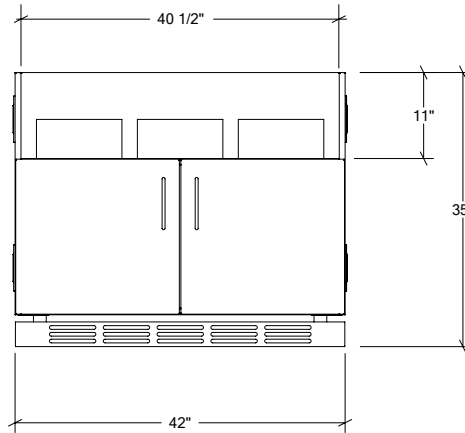

Available options

316

OUTDOOR KITCHEN CABINETS IN STAINLESS STEEL

HROK-GR-800016 | PURE

42" Grill Base Cabinet 2 doors

Specifications

| | |
|---------------------|-----------------------------|
| Collection: | PURE |
| Width: | 42" |
| Depth: | 28" |
| Material: | Stainless Steel 304 |
| Thickness: | 18 ga |
| Finish: | Brushed |
| Nbr doors / drawers | 2 |
| Hinges Position: | n/a |
| Handle: | Standard |
| Installation: | Between Cabinets |
| Packing dimensions: | 32 1/4" x 46 1/4" x 37 3/8" |