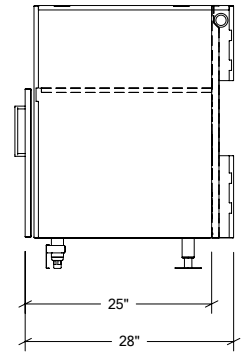

Available options

OUTDOOR KITCHEN CABINETS IN STAINLESS STEEL

HROK-GR-800062 | PURE

18" Grill Base Cabinet 1 door
right hinges

Fillers are adapted to the dimension of your burner

Specifications

| | |
|---------------------|-----------------------------|
| Collection: | PURE |
| Width: | 18" |
| Depth: | 28" |
| Material: | Stainless Steel 304 |
| Thickness: | 18 ga |
| Finish: | Brushed |
| Nbr doors / drawers | 1 |
| Hinges Position: | right |
| Handle: | Standard |
| Installation: | Between cabinets |
| Packing dimensions: | 22 1/4" x 32 1/4" x 40 1/4" |