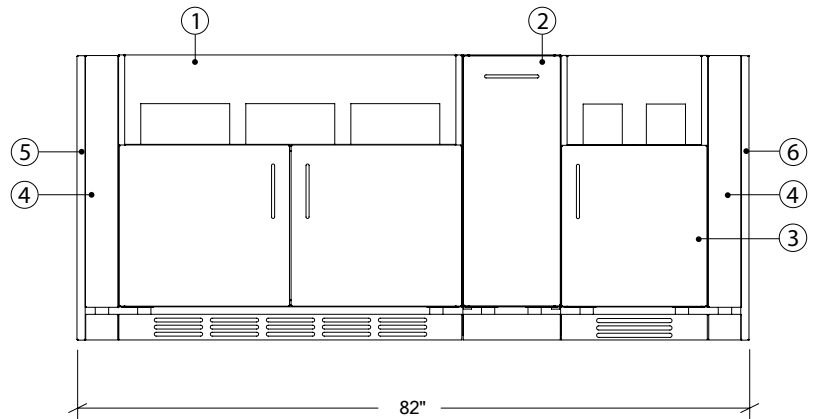

OUTDOOR KITCHEN CABINETS IN STAINLESS STEEL

HROK-KTC-805202 | PURE

Kit BBQ Essential

This set includes:

ITEM	SKU	DESCRIPTION	QUANTITY
1	HROK-GR-800016	42" Grill Base Cabinet 2 doors	1
2	HROK-STCC-800030	12" Chef Cabinet Pull-Out Drawer	1
3	HROK-GR-800062	18" Grill Base Cabinet 1 door	1
4	HROK-SFLR-800073	4" Support Filler Module	2
5	HROK-EFLR-800043	1" End Filler pannel left end	1
6	HROK-EFLR-800044	1" End Filler pannel right end	1

Note :

The set excludes the following items: BBQ, faucet, appliances, counter, accessories and cabinet options. For adding cabinet options, contact our customer service or your nearest dealer.

Refer to the following pages for module details