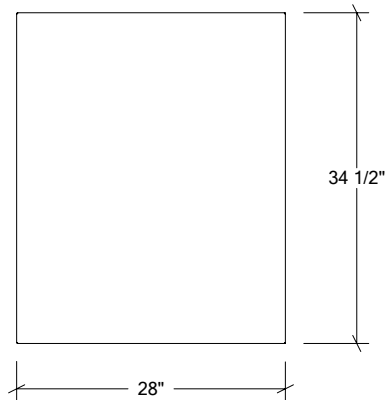

OUTDOOR KITCHEN CABINETS IN STAINLESS STEEL

HROK-EFLR-800043

1" End Filler pannel
left

Specifications

| | |
|---------------------|---------------------|
| Width: | 1" |
| Depth: | 28" |
| Material: | Stainless Steel 304 |
| Thickness: | 18 ga |
| Finish: | Brushed |
| Nbr doors / drawers | n/a |
| Hinges Position: | n/a |
| Handle: | n/a |
| Installation: | End |
| Packing dimensions: | 28" x 35" x 2 1/4" |

Available options

316

OUTDOOR KITCHEN CABINETS IN STAINLESS STEEL

HROK-EFLR-800044

1" End Filler pannel
right

Specifications

| | |
|---------------------|---------------------|
| Width: | 1" |
| Depth: | 28" |
| Material: | Stainless Steel 304 |
| Thickness: | 18 ga |
| Finish: | Brushed |
| Nbr doors / drawers | n/a |
| Hinges Position: | n/a |
| Handle: | n/a |
| Installation: | End |
| Packing dimensions: | 28" x 35" x 2 1/4" |