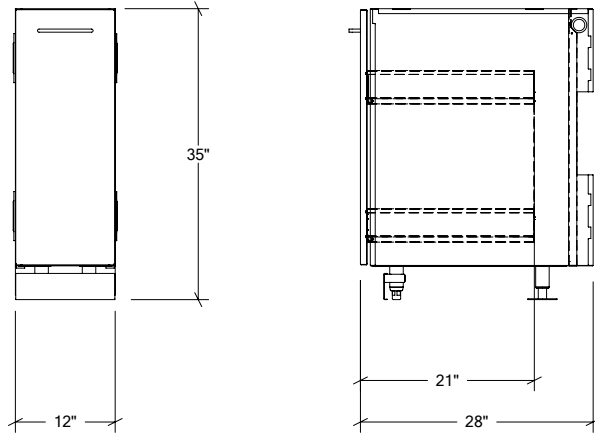

Specifications

| | |
|---------------------|----------------------------|
| Width: | 4" |
| Depth: | 28" |
| Material: | Stainless Steel 304 |
| Thickness: | 18 ga |
| Finish: | Brushed |
| Nbr doors / drawers | n/a |
| Hinges Position: | n/a |
| Handle: | n/a |
| Installation: | Between Cabinets |
| Packing dimensions: | 31 1/8" x 36 1/8" x 8 1/8" |

Available options

OUTDOOR KITCHEN CABINETS IN STAINLESS STEEL

HROK-STCC-800030 | PURE

12" Chef Cabinet Pull-Out Drawer

Specifications

| | |
|---------------------|-----------------------------|
| Collection: | PURE |
| Width: | 12" |
| Depth: | 28" |
| Material: | Stainless Steel 304 |
| Thickness: | 18 ga |
| Finish: | Brushed |
| Nbr doors / drawers | 1 |
| Hinges Position: | n/a |
| Handle: | Standard |
| Installation: | Between Cabinets |
| Packing dimensions: | 16 1/4" x 32 1/4" x 37 3/8" |