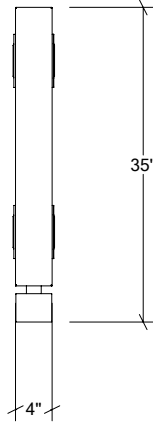

OUTDOOR KITCHEN CABINETS IN STAINLESS STEEL

HROK-EFLR-800043

1" End Filler pannel
left

Specifications

| | |
|---------------------|---------------------|
| Width: | 1" |
| Depth: | 28" |
| Material: | Stainless Steel 304 |
| Thickness: | 18 ga |
| Finish: | Brushed |
| Nbr doors / drawers | n/a |
| Hinges Position: | n/a |
| Handle: | n/a |
| Installation: | End |
| Packing dimensions: | 28" x 35" x 2 1/4" |

Specifications

| | |
|---------------------|----------------------------|
| Width: | 4" |
| Depth: | 28" |
| Material: | Stainless Steel 304 |
| Thickness: | 18 ga |
| Finish: | Brushed |
| Nbr doors / drawers | n/a |
| Hinges Position: | n/a |
| Handle: | n/a |
| Installation: | Between Cabinets |
| Packing dimensions: | 31 1/8" x 36 1/8" x 8 1/8" |