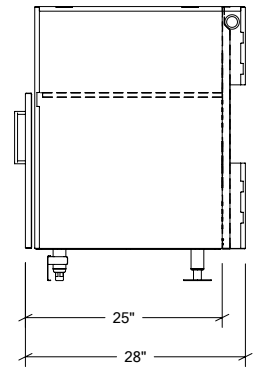

Available options

316

OUTDOOR KITCHEN CABINETS IN STAINLESS STEEL

HROK-GR-800016 | PURE

42" Grill Base Cabinet 2 doors

Specifications

| | |
|---------------------|-----------------------------|
| Collection: | PURE |
| Width: | 42" |
| Depth: | 28" |
| Material: | Stainless Steel 304 |
| Thickness: | 18 ga |
| Finish: | Brushed |
| Nbr doors / drawers | 2 |
| Hinges Position: | n/a |
| Handle: | Standard |
| Installation: | Between Cabinets |
| Packing dimensions: | 32 1/4" x 46 1/4" x 37 3/8" |