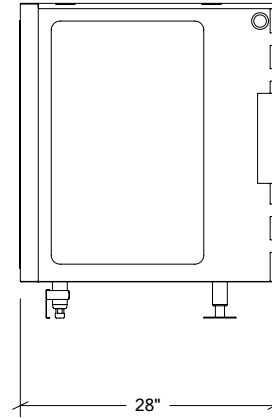

Specifications

| | |
|---------------------|----------------------------|
| Width: | 4" |
| Depth: | 28" |
| Material: | Stainless Steel 304 |
| Thickness: | 18 ga |
| Finish: | Brushed |
| Nbr doors / drawers | n/a |
| Hinges Position: | n/a |
| Handle: | n/a |
| Installation: | Between Cabinets |
| Packing dimensions: | 31 1/8" x 36 1/8" x 8 1/8" |