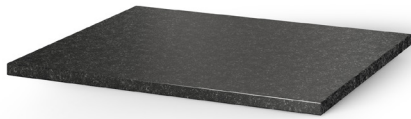

STAINLESS STEEL CABINETS

HR-ESCTGL36-N | ESSENCE

BLACK GRANIT COUNTERTOP

Specifications

Collection	Nature
Width	36"
Depth	25 1/2"
Thickness	1 1/4"
Material	Cambrian Black Granit
Finish	Antique
Installation	Assembly to Base

Features

- Convenient granit countertop perfect for outdoor area.
- Modular system to be installed with ESSENCE cabinet.
- Long-lasting and easy maintenance.
- Proudly designed and made in Canada.

Warranty

Home Refinements offers a LIMITED LIFETIME WARRANTY on the fixed components of its stainless steel cabinets as well as a 2-YEARS LIMITED WARRANTY for all mobile parts and hardware (Hinges, slides, locks) against defects of material and workmanship all of which is applied following the purchase date. This warranty is limited to defects or damages resulting from a normal residential use. For further details on our product warranty, please refer to our catalog or Web site.