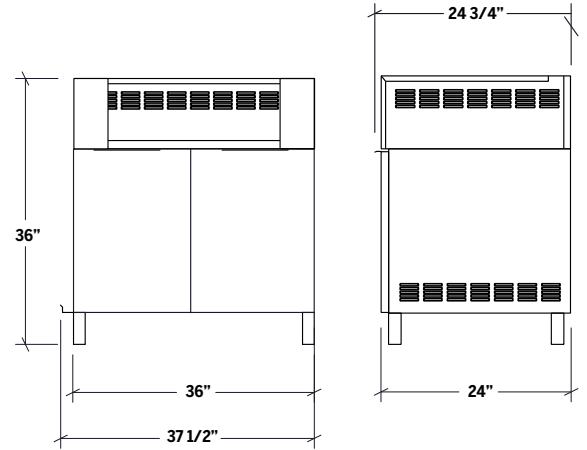

STAINLESS STEEL OUTDOOR KITCHEN SET

HR-ESKGRDS18-N | ESSENCE

SET OF 4 MODULES, GAS GRILL

Specifications

Collection	Nature
Length	90"
Height	36"
Depth	25 1/2"
Material	Stainless Steel 304
Thickness	18ga
Finish	Brushed

This set includes.

ITEM	SKU	DESCRIPTION	LENGTH	QUANTITY
1	HR-ESGR36HCOY-N	Gaz Grill Base Cabinet 2 doors with Stand for COYOTE C2SL30 Grill	36 "	1
2	HR-ESSTR18-N	Recycling Pull-Out cabinet	18 "	1
3	HR-ESST3D18-N	Storage Cabinet 3 drawers	18 "	1
4	HR-ESSB18-N	Sink Base Cabinet 1 door	18 "	1
5	HR-ESACC-N	Tank sliding base	13 7/8"	1
6	HR-ESCTGL36-N	Black granit countertop	36 "	1
7	C2SL30	COYOTE Built-In Grill S-Series 30"	30"	1

STAINLESS STEEL CABINETS

HR-ESKGR36HCOY-N | ESSENCE

GAS GRILL BASE CABINET 2 DOORS WITH STAND FOR COYOTE C2SL30

Specifications

Collection	Nature
Width	36"
Depth	24"
Material	Stainless Steel 304
Thickness	18 ga
Finish	Brushed
Nbr doors / drawers	2
Hinges Position	0
Handle	N/A
Installation	Self-Standing