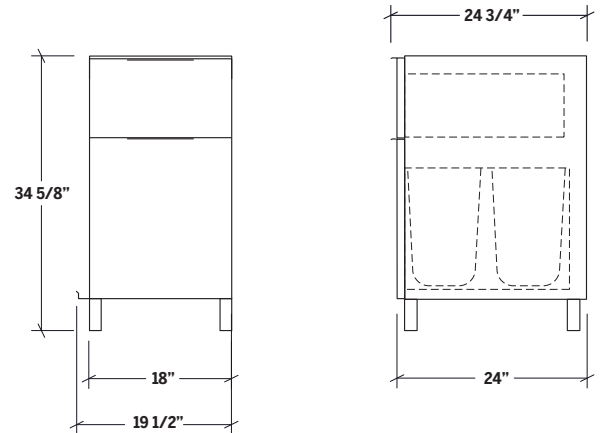

This set includes.

ITEM	SKU	DESCRIPTION	LENGTH	QUANTITY
1	HR-ESGR36HCOY-N	Gaz Grill Base Cabinet 2 doors with Stand for COYOTE C2SL30 Grill	36 "	1
2	HR-ESSTR18-N	Recycling Pull-Out cabinet	18 "	1
3	HR-ESST3D18-N	Storage Cabinet 3 drawers	18 "	1
4	HR-ESSB18-N	Sink Base Cabinet 1 door	18 "	1
5	HR-ESACC-N	Tank sliding base	13 7/8"	1
6	HR-ESCTGL36-N	Black granit countertop	36 "	1
7	C2SL30	COYOTE Built-In Grill S-Series 30"	30"	1

STAINLESS STEEL CABINETS

HR-ESKGR36HCOY-N | ESSENCE

GAS GRILL BASE CABINET 2 DOORS WITH STAND FOR COYOTE C2SL30

Specifications

Collection	Nature
Width	36"
Depth	24"
Material	Stainless Steel 304
Thickness	18 ga
Finish	Brushed
Nbr doors / drawers	2
Hinges Position	0
Handle	N/A
Installation	Self-Standing

STAINLESS STEEL CABINETS

HR-ESSTTR18-N | ESSENCE

RECYCLING PULL-OUT DRAWER CABINET

Specifications

Collection	Nature
Width	18"
Depth	24"
Material	Stainless Steel 304
Thickness	18 ga
Finish	Brushed
Nbr doors / drawers	2
Hinges Position	0
Handle	N/A
Installation	Self-Standing