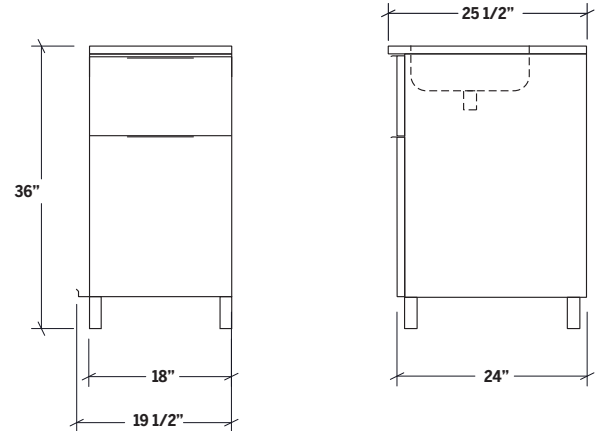

STAINLESS STEEL CABINETS

HR-ESST3D18-N | ESSENCE

STORAGE CABINET 3 DRAWERS

Specifications

Collection	Nature
Width	18"
Depth	24"
Material	Stainless Steel 304
Thickness	18 ga
Finish	Brushed
Nbr doors / drawers	3
Hinges Position	0
Handle	N/A
Installation	Self-Standing

STAINLESS STEEL CABINETS

HR-ESSB18-N | ESSENCE

SINK BASE CABINET 1 DOOR

Specifications

Collection	Nature
Width	18"
Depth	25 1/2"
Material	Stainless Steel 304
Thickness	18 ga
Finish	Brushed
Nbr doors / drawers	1
Hinges Position	Reversible
Handle	N/A
Installation	Self-Standing