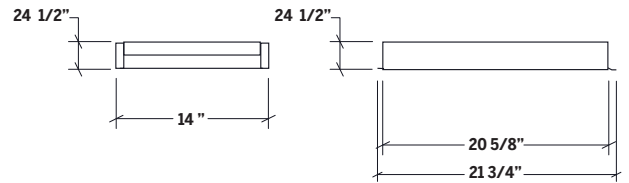

STAINLESS STEEL CABINETS

HR-ESACC-N | ESSENCE

TANK BASE SLIDING BASE

Specifications

Collection	Nature
Width	13 7/8"
Depth	21 1/4"
Material	Stainless Steel 304
Thickness	18 ga
Finish	Brushed
Nbr doors / drawers	N/A
Hinges Position	0
Handle	N/A
Installation	Assembly to Base

Features

- Sliding base for propane tank (20 lbs) easily installed to the gas grill base cabinet 2 doors.
- Elegant brushed finish that matches grills and appliances.
- Soft-close hardware for soft and quiet closing of cabinets.
- Superior corrosion resistance thanks to commercial grade 18 gauge 304 (18/10) stainless steel.
- Environmentally friendly product made with 100% recyclable stainless steel.
- Proudly designed and made by hand in Canada.

Warranty

Home Refinements offers a LIMITED LIFETIME WARRANTY on the fixed components of its stainless steel cabinets as well as a 2-YEARS LIMITED WARRANTY for all mobile parts and hardware (Hinges, slides, locks) against defects of material and workmanship all of which is applied following the purchase date. This warranty is limited to defects or damages resulting from a normal residential use. For further details on our product warranty, please refer to our catalog or Web site.