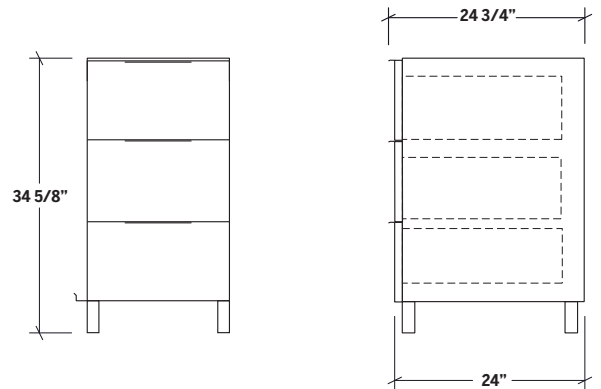

STAINLESS STEEL CABINETS

HR-ESSTTR18-N | ESSENCE

RECYCLING PULL-OUT DRAWER CABINET

Specifications

Collection	Nature
Width	18"
Depth	24"
Material	Stainless Steel 304
Thickness	18 ga
Finish	Brushed
Nbr doors / drawers	2
Hinges Position	0
Handle	N/A
Installation	Self-Standing

STAINLESS STEEL CABINETS

HR-ESST3D18-N | ESSENCE

STORAGE CABINET 3 DRAWERS

Specifications

Collection	Nature
Width	18"
Depth	24"
Material	Stainless Steel 304
Thickness	18 ga
Finish	Brushed
Nbr doors / drawers	3
Hinges Position	0
Handle	N/A
Installation	Self-Standing